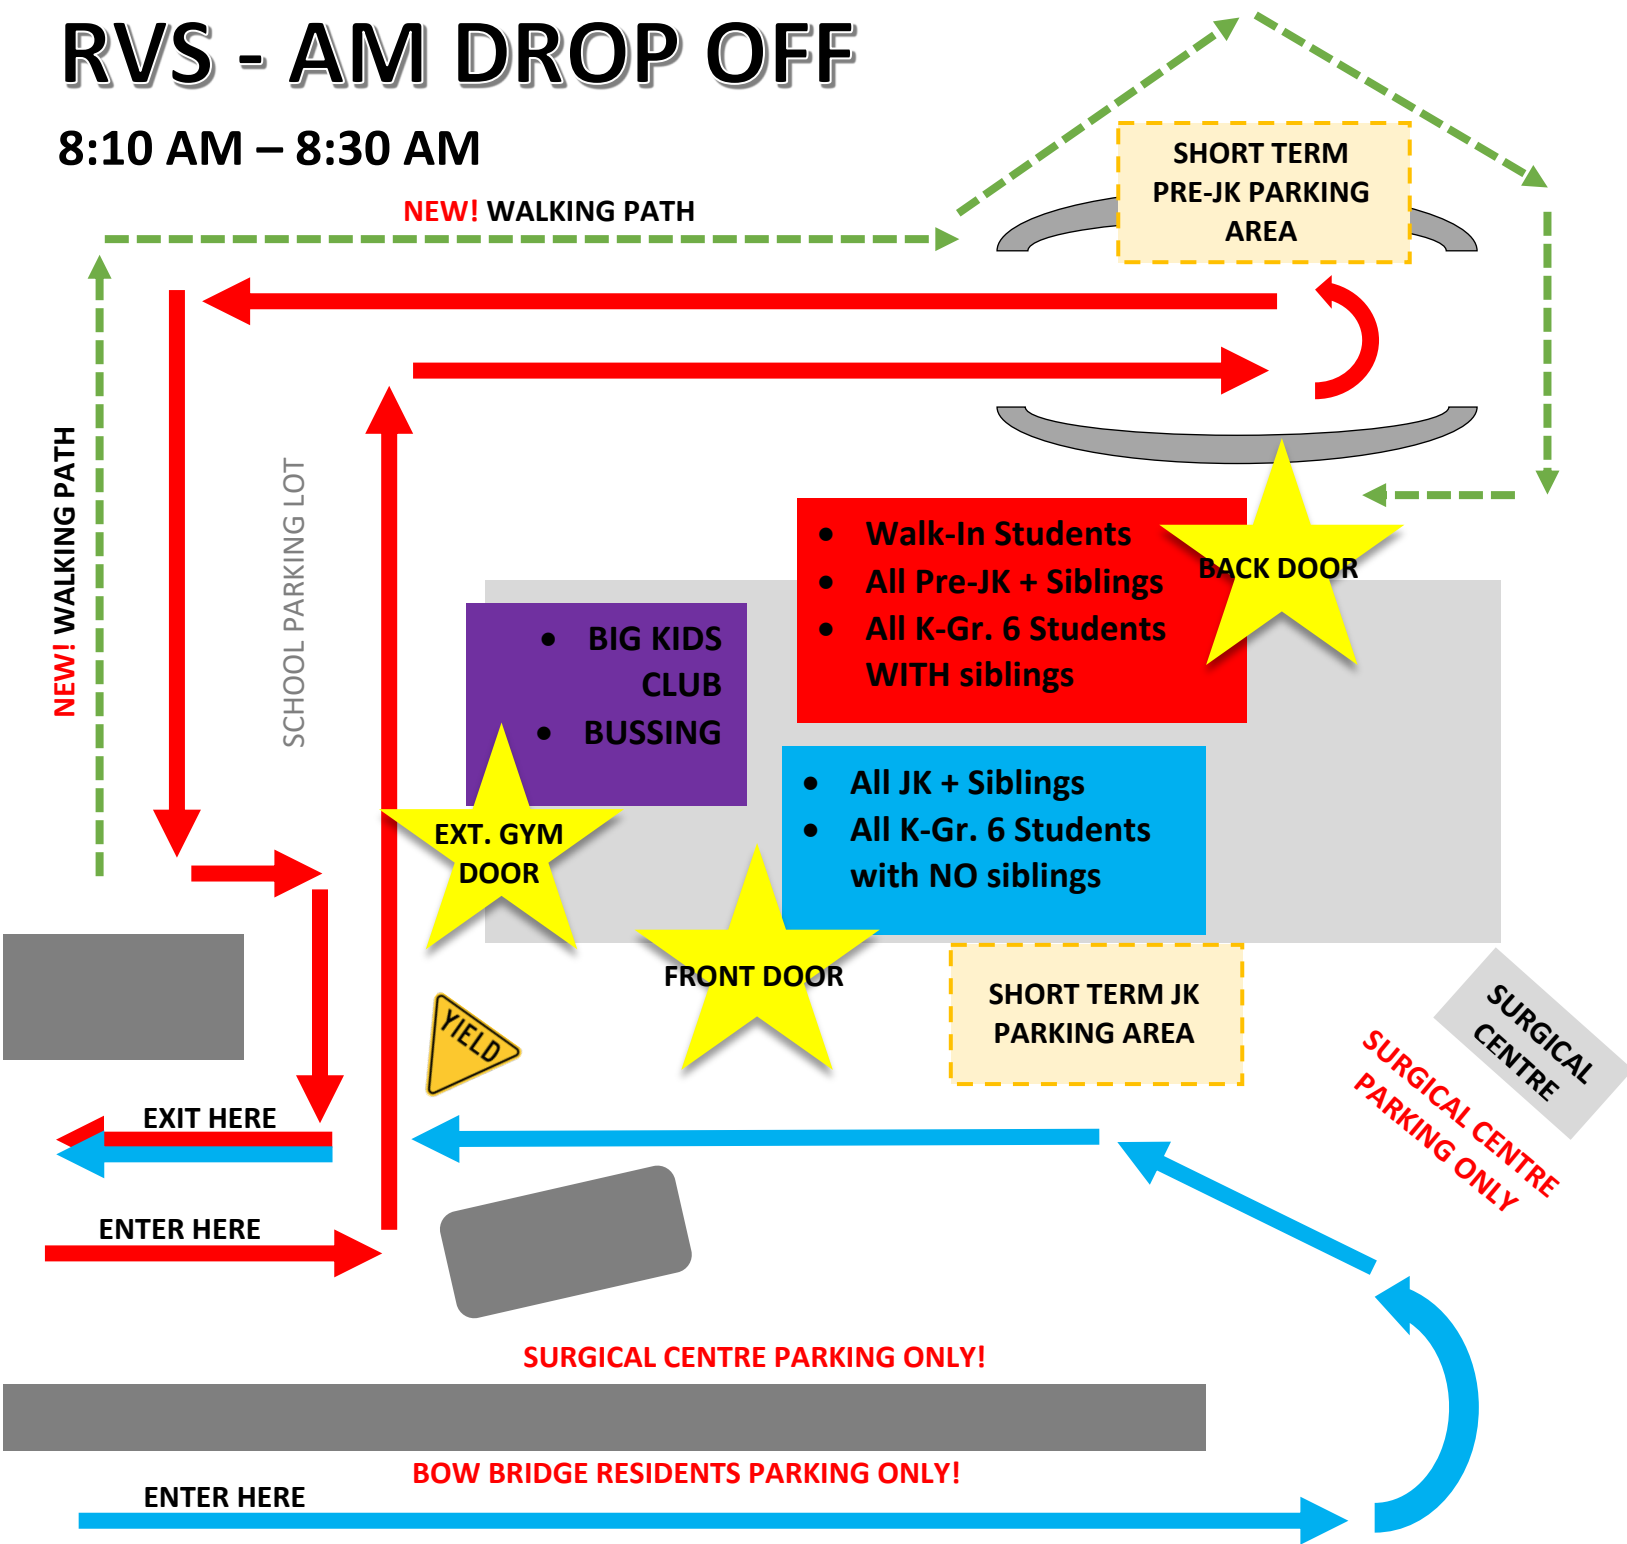

# RVS - AM DROP OFF

8:10 AM – 8:30 AM

- **FRONT DOOR:**

- All JK to Grade 6 Students with NO Siblings

- **BACK DOOR:**

- All Walk-In Students
- All Pre-JK Students
- ALL families with siblings
- Little Kids Club

- **EXTERIOR GYM DOOR:**

- Big Kids Club
- Bussing Students

- **NEW! WALK-IN AREA: ALL students**

- K-6 Students will be expected to independently walk from their vehicle to their designated entrance (see above)
- Families with students in Pre-JK may park their vehicles on the far side of the traffic circle at the rear of the school in order to unbuckle their children and walk them to the steps at the back door, where they will be met by a staff member.
- Families with students in JK may park their vehicles in the park spots to the right of the front entrance in order to unbuckle their children and walk them to the front steps, where they will be met by a staff member
- Families who are walking in, please follow the walking path parallel to Bowness Rd. and enter through the back door.